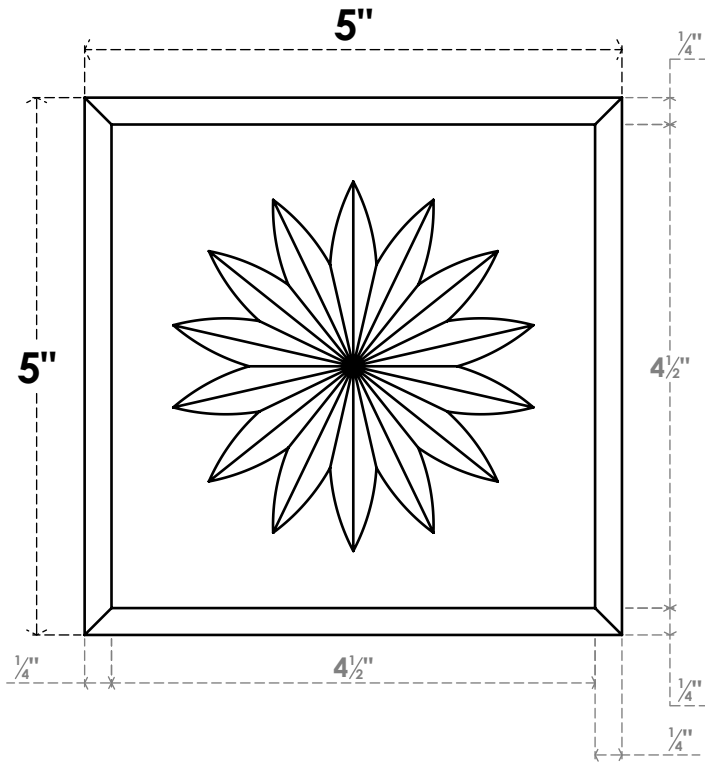

# ROSP050X050X050SDG10

5"W X 5"H X 1/2"P STANDARD SEDGWICK FLOWER ROSETTE WITH BEVELED EDGE, ARCHITECTURAL GRADE PVC

FRONT

SIDE

EKENA MILLWORK  
2300 WEST MAIN ST.  
CLARKSVILLE, TX 75426  
TOLL FREE: 866-607-0453  
WWW.EKENAMILLWORK.COM