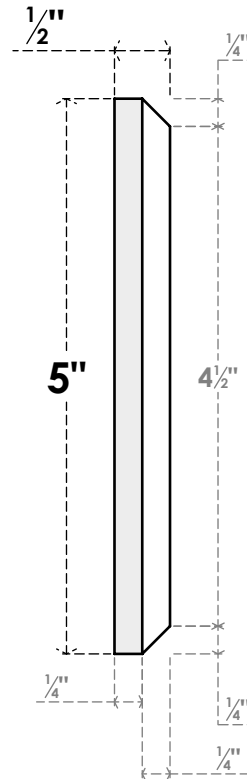

# ROSP050X050X050SDG10

5"W X 5"H X 1/2"P STANDARD SEDGWICK FLOWER ROSETTE WITH BEVELED EDGE, ARCHITECTURAL GRADE PVC

FRONT

SIDE

EKENA MILLWORK  
2300 WEST MAIN ST.  
CLARKSVILLE, TX 75426  
TOLL FREE: 866-607-0453  
WWW.EKENAMILLWORK.COM

NOTES

1. INSTALLATION TO BE COMPLETED IN ACCORDANCE WITH MANUFACTURER'S SPECIFICATIONS.
2. DRAWING MAY NOT BE TO SCALE
3. THIS DRAWING IS INTENDED FOR DESIGN AND PLANNING PURPOSES ONLY.
4. ALL INFORMATION CONTAINED HEREIN WAS CURRENT AT THE TIME OF DEVELOPMENT BUT MUST BE REVIEWED AND APPROVED BY THE PRODUCT MANUFACTURER TO BE CONSIDERED ACCURATE.
5. ARCHITECTURAL GRADE PVC PRODUCTS ARE MADE FROM EXPANDED CELLULAR PVC AND COME NATURALLY WHITE BUT MAY BE PAINTED